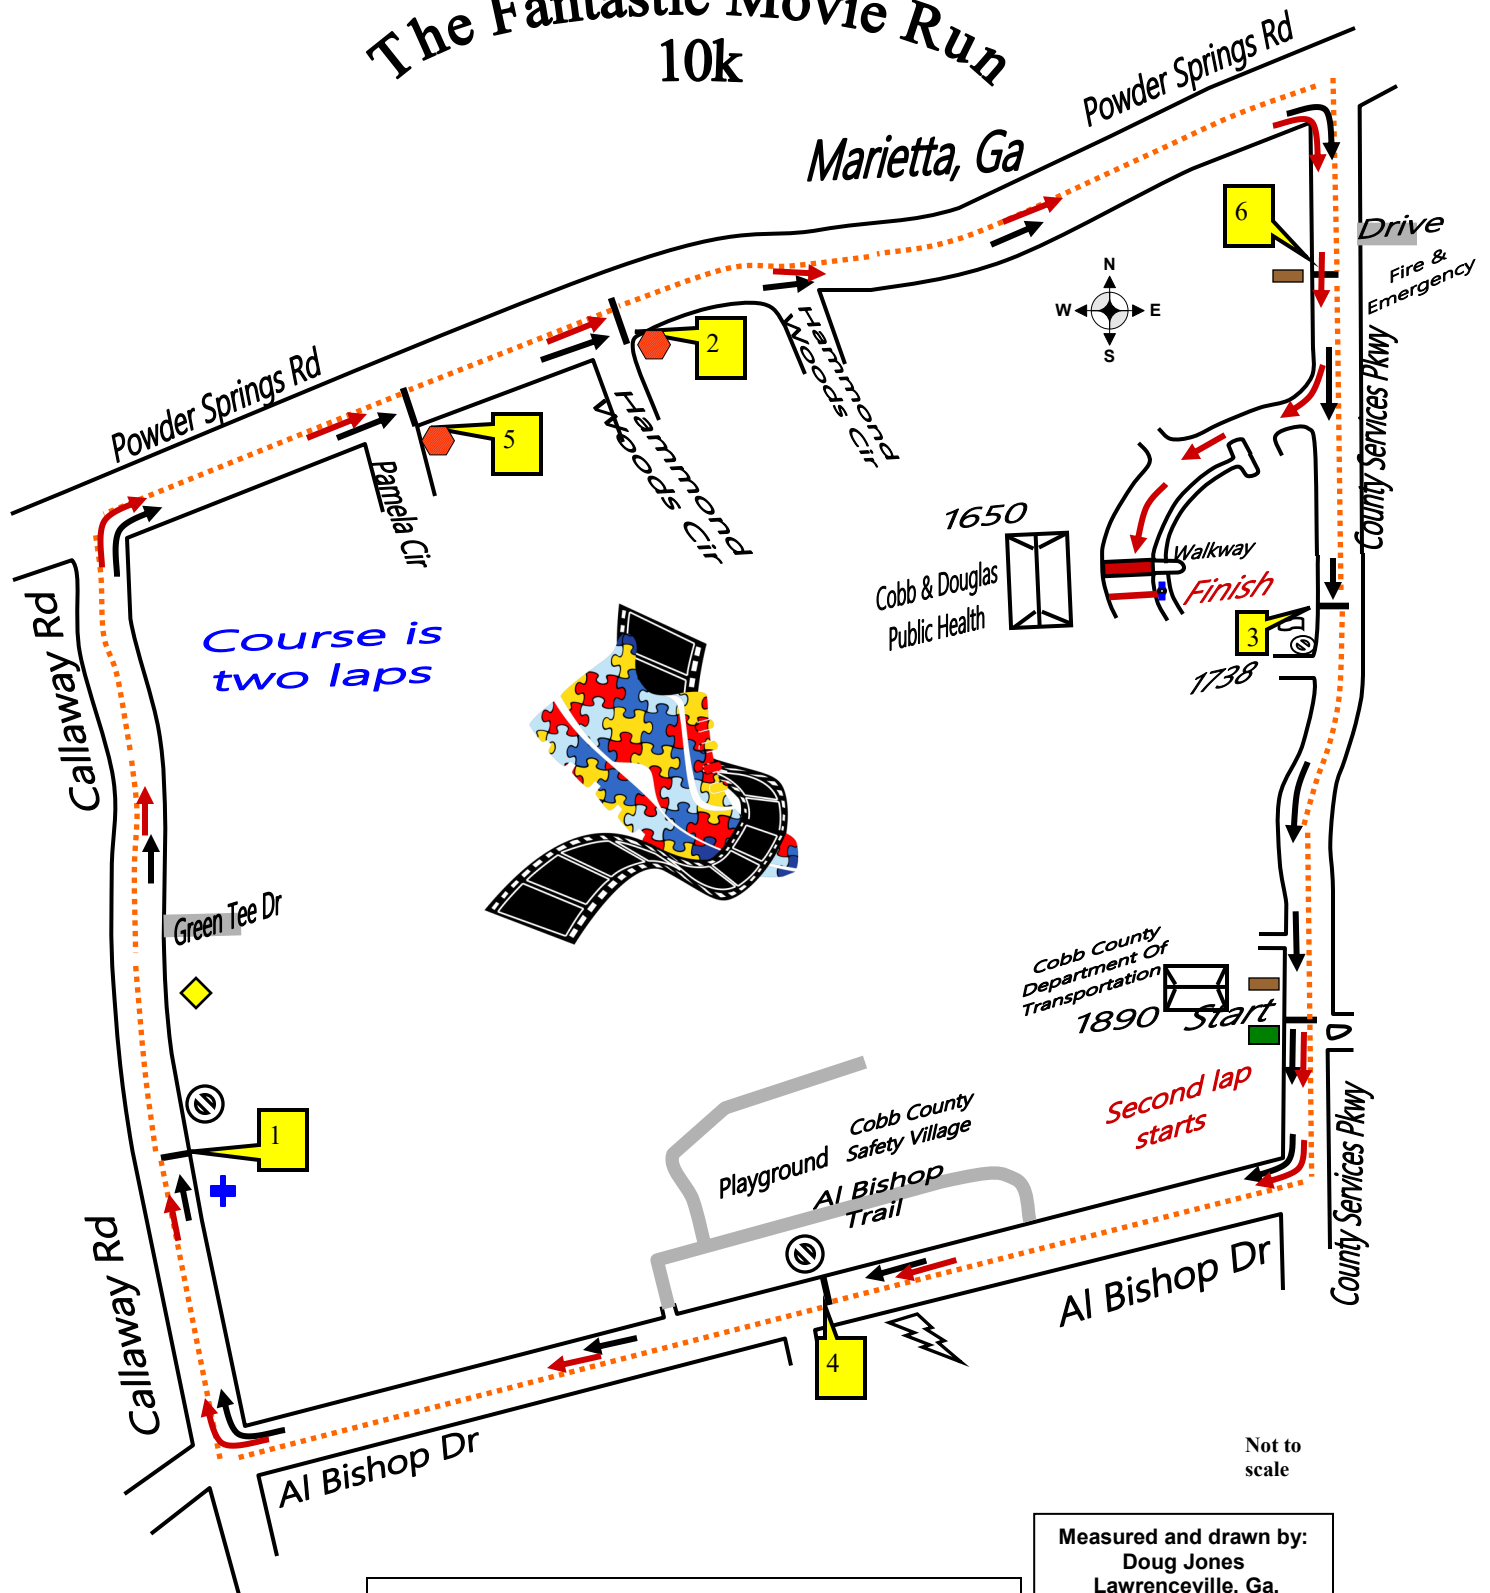

The Fantastic Movie Run 10k

Note 1: The course is a double loop and right lane restricted
 Note 2: All points have yellow paint with nails & washers
 Note 3: Cones or volunteers will be at all turns

Measured and drawn by:
 Doug Jones
 Lawrenceville, Ga.
 770-682 9962
 dwjones895@gmail.com